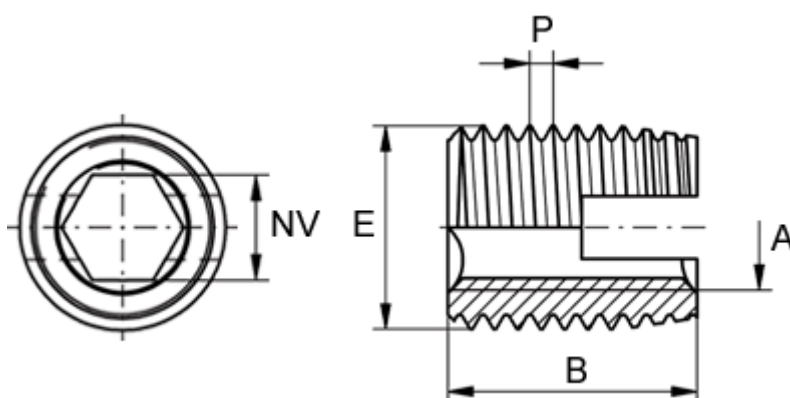

Article number: 12302200120800  
Description: KLEE-coil 302 200 120.800  
M12 Brass with hexagon

## Measures

Female thread A	= M12
Key width NV +0.1	= 10.1
Length B	= 22
Male thread E	= 16
Min hole depth blind hole	= 27
Min material thickness	= 22
Thread pitch P	= 1.5
Type	= 302 200 120 ...